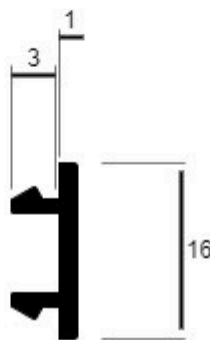

Section Profile

Door Partition Jamb

size in mm

SUN STAR SDN BHD

Showroom:
No. 104, Eastern Garden, Jalan
Labis 83700 Yong Peng, Johor,
Malaysia.

Tel: 07-4676555
Fax: 07-4676111
Email: phoa@sunstardoor.com
Website: www.sunstardoor.com