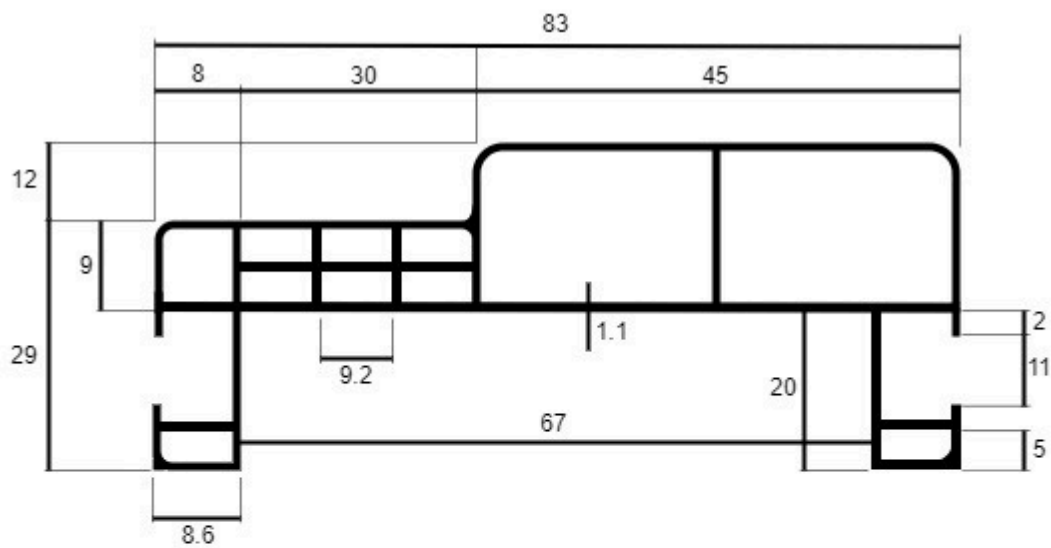

Specification

Cross Section Dimension:
83mm x 41mm

*Length is fabricated according to your
requirements

Material: PVC

Colours

Grey

Beige

Section Profile

Door Partition Jamb

size in mm

SUN STAR SDN BHD

Showroom:
No. 104, Eastern Garden, Jalan
Labis 83700 Yong Peng, Johor,
Malaysia.

Tel: 07-4676555
Fax: 07-4676111
Email: phoa@sunstardoor.com
Website: www.sunstardoor.com