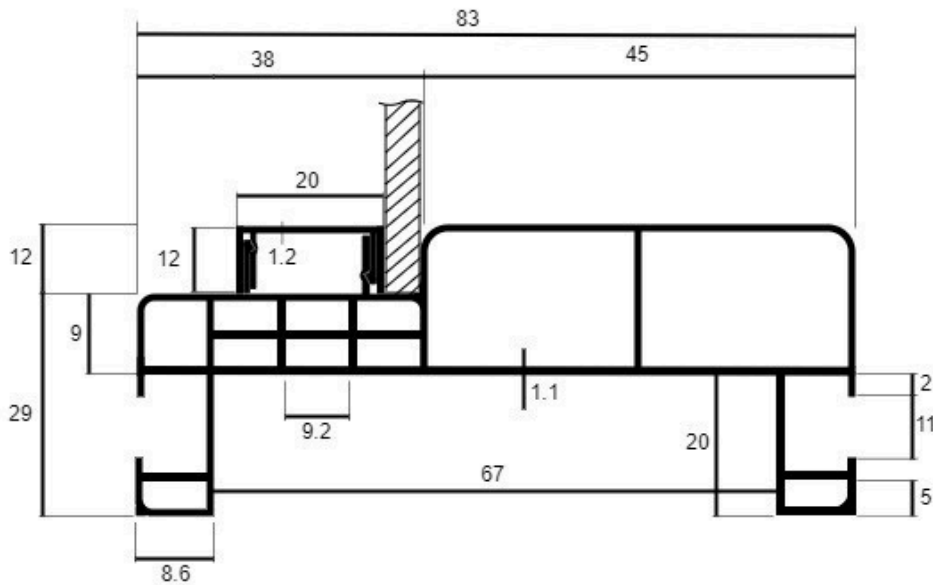

# PARTITION DOOR JAMB SPECIFICATION

---

Cross Section Dimension:  
83mm x 41mm

\*Length is fabricated according to your requirements

Material: PVC

# PARTITION WINDOW JAMB SPECIFICATION

Cross Section Dimension:  
83mm x 41mm

\*Length is fabricated according to your  
requirements

Material: PVC

## PARTITION DOOR JAMB

SIZE IN MM

## PARTITION WINDOW JAMB

SIZE IN MM