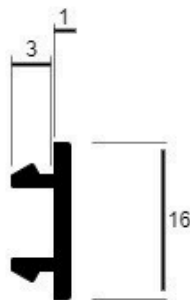

# PARTITION DOOR JAMB SPECIFICATION

---

Cross Section Dimension:  
83mm x 41mm

\*Length is fabricated according to your requirements

Material: PVC

# PARTITION WINDOW JAMB SPECIFICATION

Cross Section Dimension:  
83mm x 41mm

\*Length is fabricated according to your  
requirements

Material: PVC

## PARTITION DOOR JAMB

SIZE IN MM

## PARTITION WINDOW JAMB

SIZE IN MM