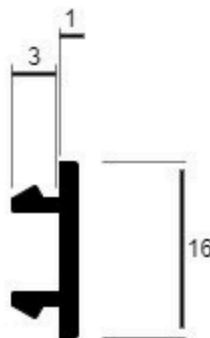

# PARTITION DOOR JAMB SPECIFICATION

---

Cross Section Dimension:  
83mm x 41mm

\*Length is fabricated according to your requirements

Material: PVC

# PARTITION WINDOW JAMB SPECIFICATION

Cross Section Dimension:  
83mm x 41mm

\*Length is fabricated according to your  
requirements

Material: PVC

# SECTION PROFILE

## PARTITION DOOR JAMB

SIZE IN MM