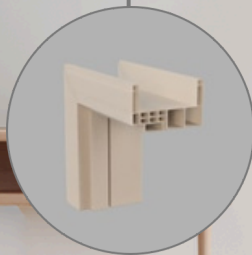

# PARTITION DOOR JAMB SPECIFICATION

---

Cross Section Dimension:  
83mm x 41mm

\*Length is fabricated according to your requirements

Material: PVC

# PARTITION WINDOW JAMB SPECIFICATION

Cross Section Dimension:  
83mm x 41mm

\*Length is fabricated according to your  
requirements

Material: PVC