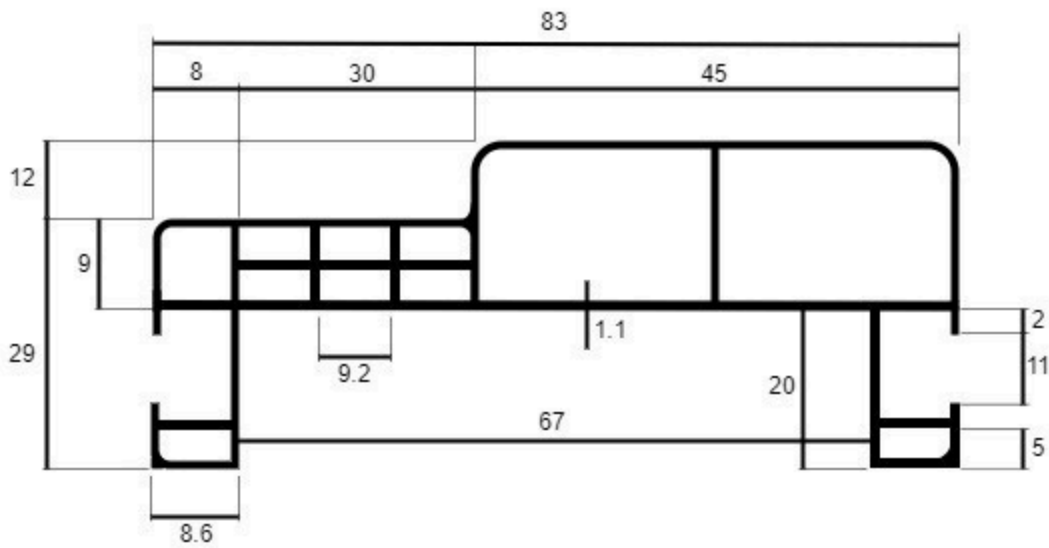

# PARTITION DOOR JAMB SPECIFICATION

---

Cross Section Dimension:  
83mm x 41mm

\*Length is fabricated according to your requirements

Material: PVC

# PARTITION WINDOW JAMB SPECIFICATION

Cross Section Dimension:  
83mm x 41mm

\*Length is fabricated according to your  
requirements

Material: PVC

# SECTION PROFILE

## PARTITION DOOR JAMB

SIZE IN MM