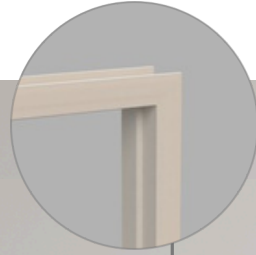

# PARTITION DOOR JAMB SPECIFICATION

---

Cross Section Dimension:  
83mm x 41mm

\*Length is fabricated according to your requirements

Material: PVC

# PARTITION WINDOW JAMB SPECIFICATION

Cross Section Dimension:  
83mm x 41mm

\*Length is fabricated according to your  
requirements

Material: PVC