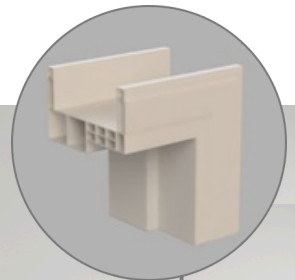

# Partition Door & Window Jamb

HIGH QUALITY, DURABLE & AESTHETIC

# PARTITION DOOR JAMB SPECIFICATION

---

Cross Section Dimension:  
83mm x 41mm

\*Length is fabricated according to your requirements

Material: PVC

# PARTITION WINDOW JAMB SPECIFICATION

Cross Section Dimension:  
83mm x 41mm

\*Length is fabricated according to your  
requirements

Material: PVC