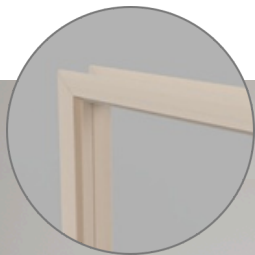

# Partition Door & Window Jamb

HIGH QUALITY, DURABLE & AESTHETIC

# PARTITION DOOR JAMB SPECIFICATION

---

Cross Section Dimension:  
83mm x 41mm

\*Length is fabricated according to your requirements

Material: PVC

# PARTITION WINDOW JAMB SPECIFICATION

Cross Section Dimension:  
83mm x 41mm

\*Length is fabricated according to your  
requirements

Material: PVC